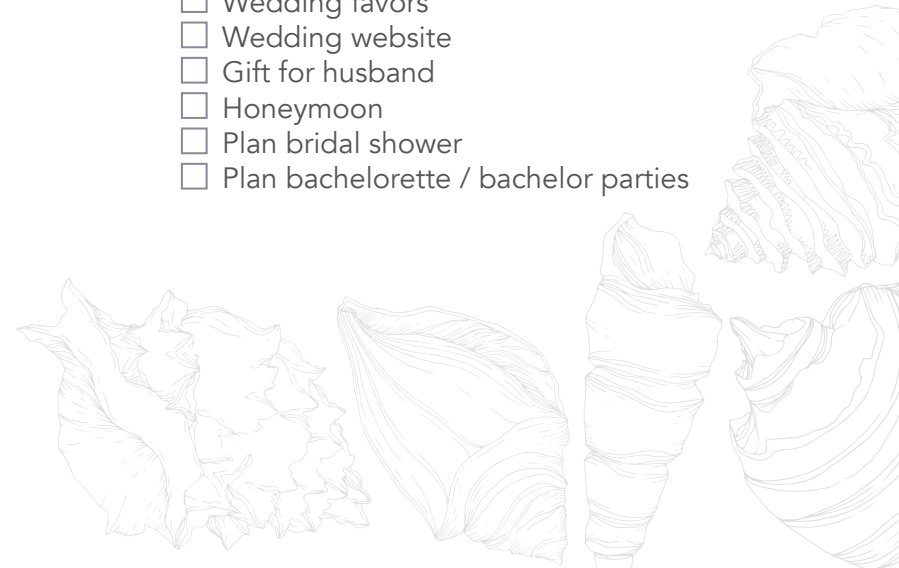

BEFORE THE WEDDING GUIDELINES

MY WEDDING PLANNING CHECKLIST

CLOTHES

- ☐ Wedding Dress
- ☐ Shoes
- ☐ Jewelry
- ☐ Engagement photos dress
- ☐ Exit/Luncheon dress
- ☐ Lingerie
- ☐ Shapewear
- ☐ Hub's Suit

PHOTOGRAPHY

- ☐ Schedule engagements
- ☐ Schedule Bridals
- ☐ Schedule First Look
- ☐ Boudoir
- ☐ Order prints and canvases

BEAUTY

- ☐ Hair piece/veil
- ☐ Lash extensions
- ☐ Waxing
- ☐ Tanning (*not spray tan or tan lotion! I mean actual tanning beds, or spending time tanning outside*)
- ☐ Teeth whitening
- ☐ Nails

FLOWERS

- ☐ Bride bouquet
- ☐ Groom boutonniere
- ☐ Bridesmaids bouquets
- ☐ Groomsmen boutonniere
- ☐ Parent/grandparents boutonniere

FOOD

- ☐ Wedding Cake
- ☐ Reception Snacks
- ☐ 3-Course menu included in the Beach Wedding Ceremony Package
- ☐ Liquor

BRIDAL PARTY

- ☐ Groomsmen attire
- ☐ Bridesmaid dresses
- ☐ Maid of Honor dress
- ☐ Parent's outfits
- ☐ Lodging
- ☐ Accessories
- ☐ Gift
- ☐ Cute way to ask them

DECORATIONS

- ☐ (Included in the Beach Wedding Ceremony Package)

STATIONARY

- ☐ Save the Dates
- ☐ Ceremony invite
- ☐ Reception invite
- ☐ Bridal shower invite
- ☐ Bachelorette/Bachelor party invite
- ☐ Thank you notes

MUSIC

- ☐ Equipment
- ☐ Playlist
- ☐ Special dance songs

OTHER

- ☐ Hub's wedding band
- ☐ Dance lessons
- ☐ Wedding favors
- ☐ Wedding website
- ☐ Gift for husband
- ☐ Honeymoon
- ☐ Plan bridal shower
- ☐ Plan bachelorette / bachelor parties